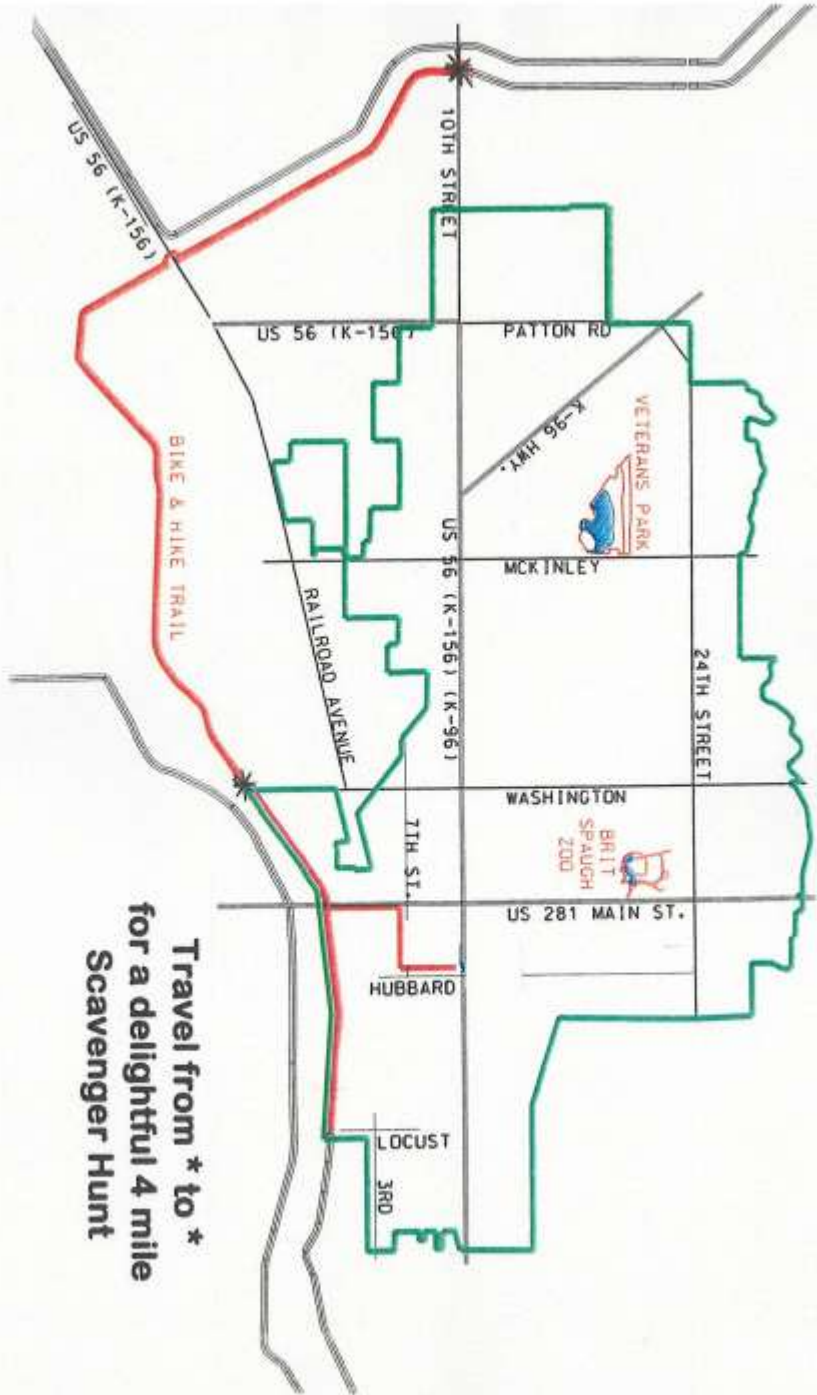

# Arkansas River Hike/Bike Trail Great Bend, KS

**Travel from \* to \*  
for a delightful 4 mile  
Scavenger Hunt**