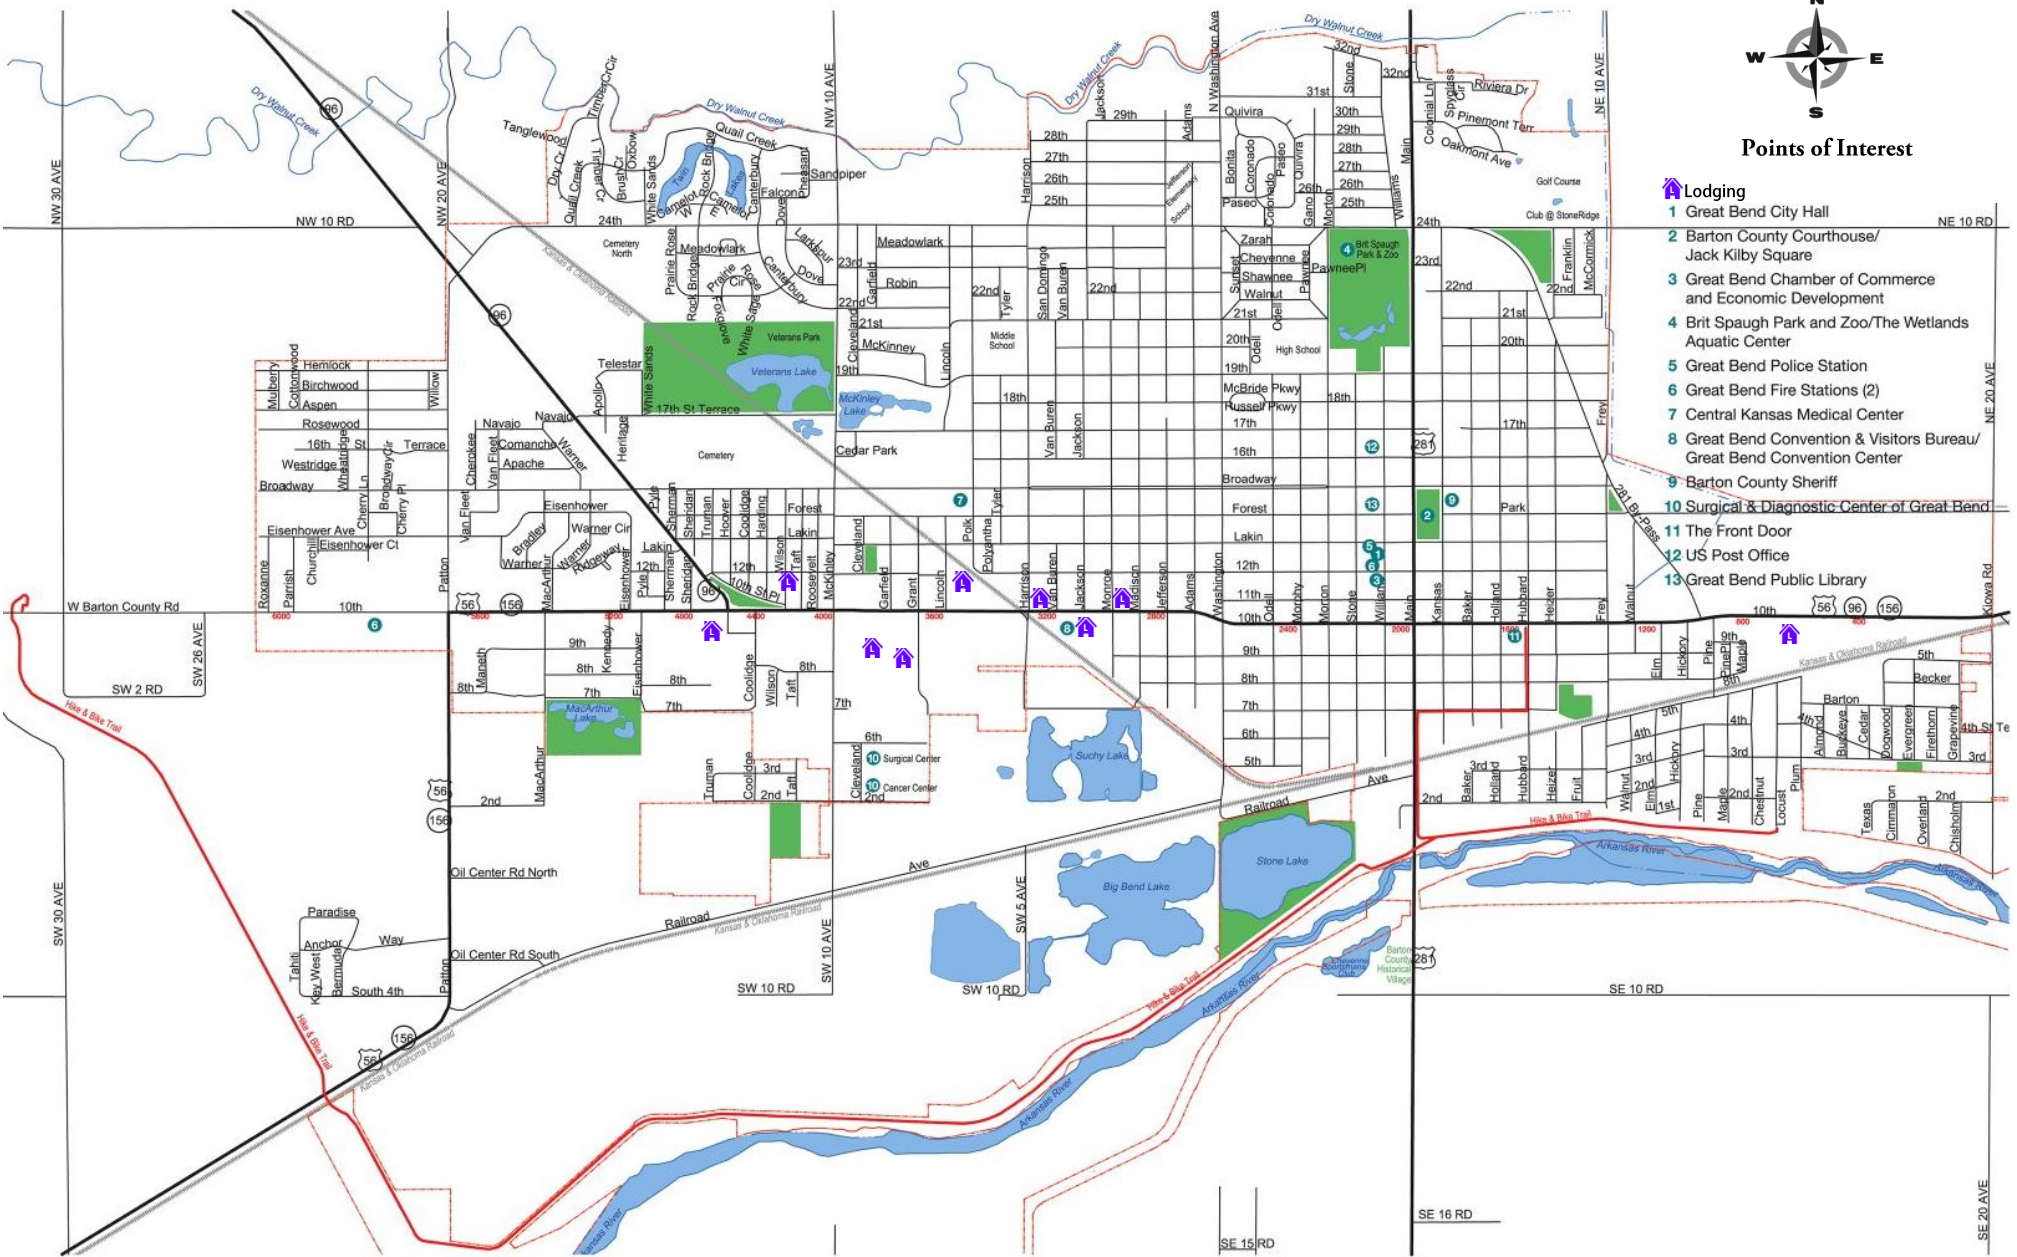

Points of Interest

- Lodging**
- 1** Great Bend City Hall
- 2** Barton County Courthouse/ Jack Kilby Square
- 3** Great Bend Chamber of Commerce and Economic Development
- 4** Brit Spough Park and Zoo/The Wetlands Aquatic Center
- 5** Great Bend Police Station
- 6** Great Bend Fire Stations (2)
- 7** Central Kansas Medical Center
- 8** Great Bend Convention & Visitors Bureau/ Great Bend Convention Center
- 9** Barton County Sheriff
- 10** Surgical & Diagnostic Center of Great Bend
- 11** The Front Door
- 12** US Post Office
- 13** Great Bend Public Library