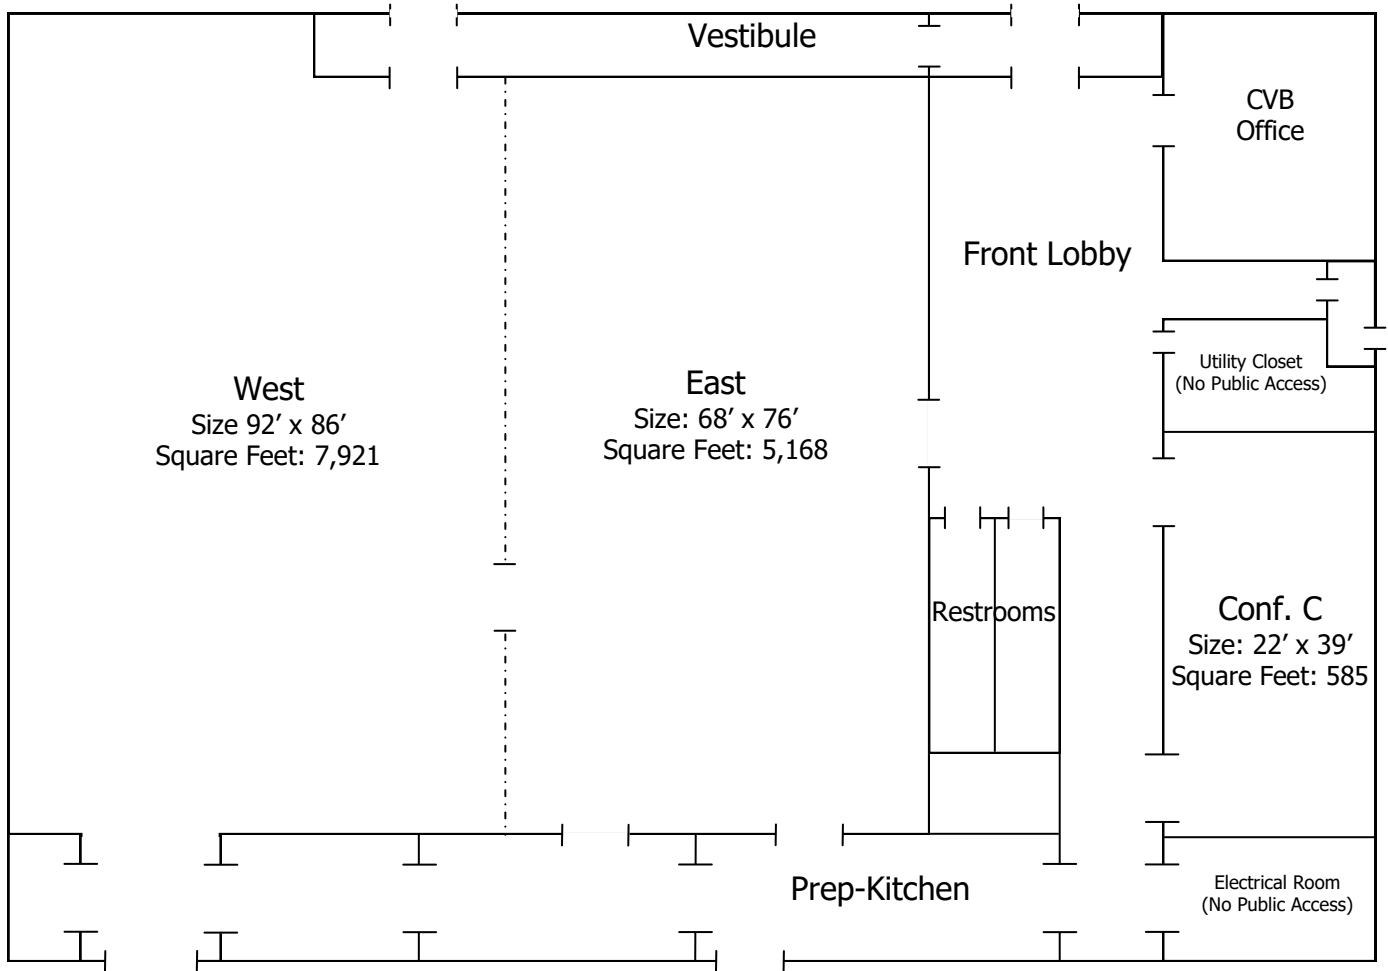

Meeting Facilities Guide

Great Bend Events Center

3111 10th St

Contact: Convention & Visitors Bureau

Phone: (620) 792-2750

Email: tours@visitgreatbend.com or cvb@visitgreatbend.com

- ◆ Newly renovated rooms, dining hall, and restrooms
- ◆ Over 28,000 square feet of meeting space
- ◆ Total of three break-out rooms available
- ◆ Capacity of 1,200 people
- ◆ Prep-kitchen is available. There are no hot boxes provided.
- ◆ Ideal for conventions, exhibits, receptions, reunions, and more!

Room	Size	Theatre Style	Classroom Style	Banquet Style	Square Feet
Convention East	68' x 76'	600	300	500	5,168
Convention West	92' x 86'	700	400	600	7,921
Conference C	22' x 39'	80	40	70	585

Great Bend Front Door