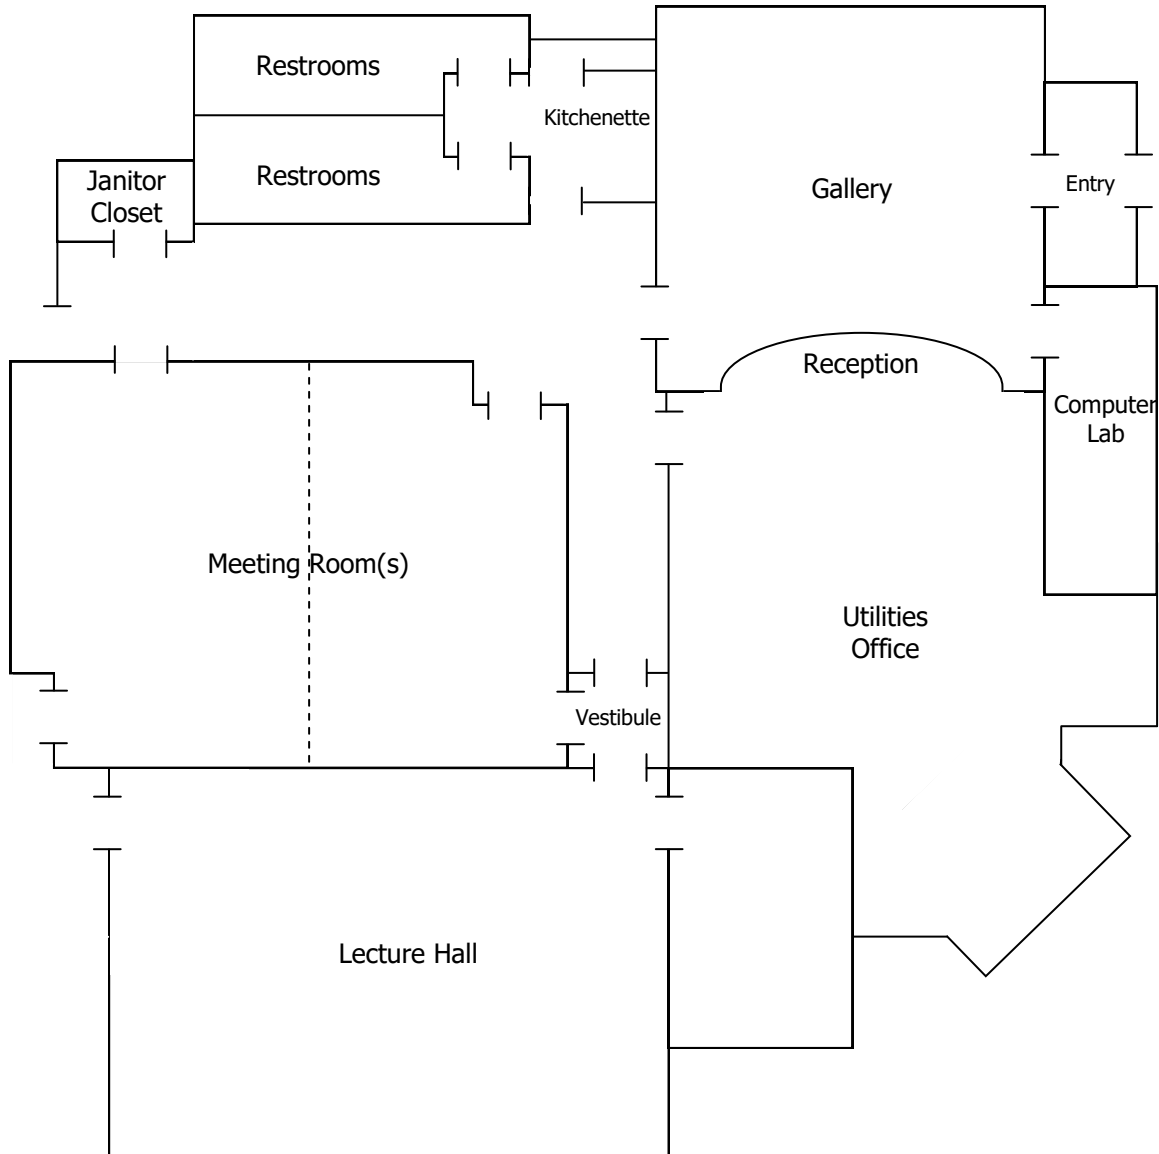

Great Bend Front Door

1615 10th St

Contact: Convention & Visitors Bureau

Phone: (620) 792-2750

Email: tours@visitgreatbend.com or cvb@visitgreatbend.com

- Lecture Hall
  - Capacity of 30
  - Theatre-style seating
  - Audio and visual equipment available
- Meeting Room(s)
  - Capacity of 45 people, 20 per room with dividers
  - Audio and visual equipment available