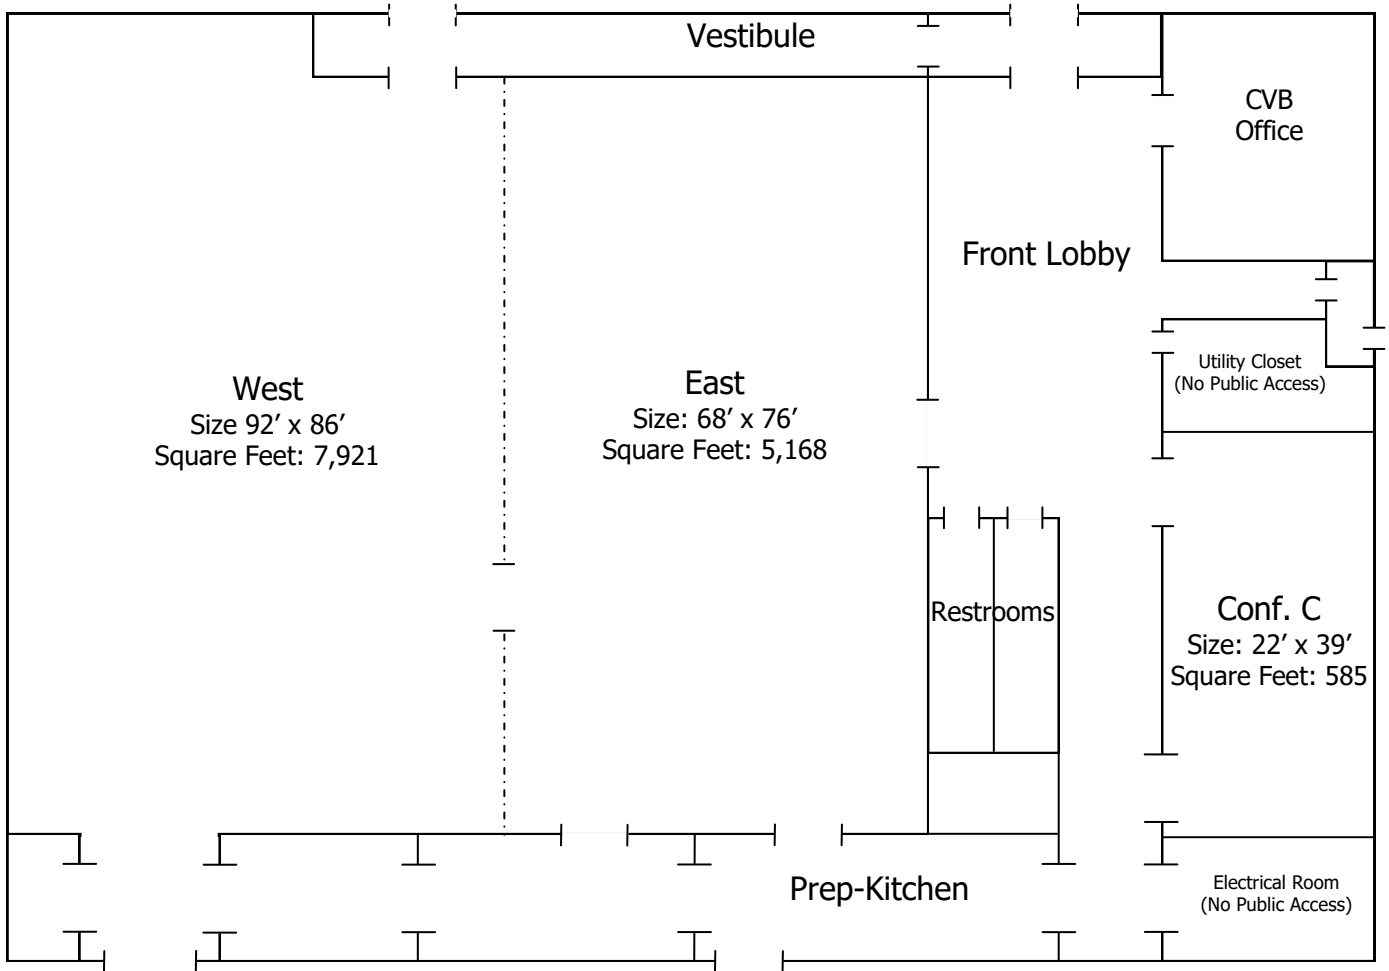

Meeting Facilities Guide

Great Bend Events Center

3111 10th St

Contact: Convention & Visitors Bureau

Phone: (620) 792-2750

Email: tours@visitgreatbend.com or cvb@visitgreatbend.com

- ◆ Newly renovated rooms, dining hall, and restrooms
- ◆ Over 28,000 square feet of meeting space
- ◆ Total of three break-out rooms available
- ◆ Capacity of 1,200 people
- ◆ Prep-kitchen is available. There are no hot boxes provided.
- ◆ Ideal for conventions, exhibits, receptions, reunions, and more!

Room	Size	Theatre Style	Classroom Style	Banquet Style	Square Feet
Convention East	68' x 76'	600	300	500	5,168
Convention West	92' x 86'	700	400	600	7,921
Conference C	22' x 39'	80	40	70	585

Great Bend Front Door