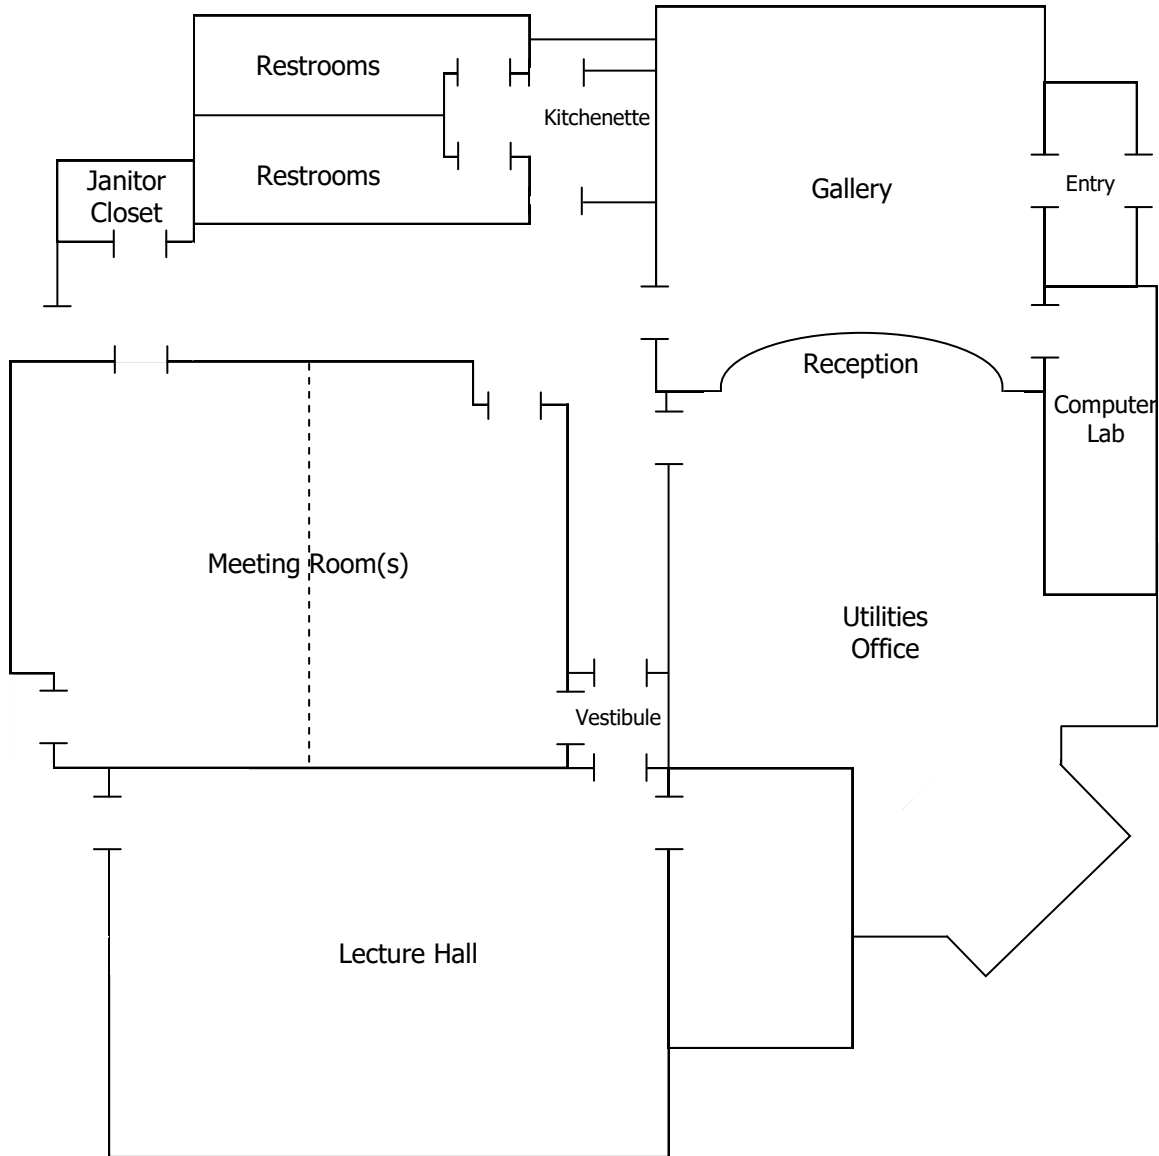

Great Bend Front Door

1615 10th St

Contact: Convention & Visitors Bureau

Phone: (620) 792-2750

Email: tours@visitgreatbend.com or cvb@visitgreatbend.com

- Lecture Hall
  - Capacity of 30
  - Theatre-style seating
  - Audio and visual equipment available
- Meeting Room(s)
  - Capacity of 45 people, 20 per room with dividers
  - Audio and visual equipment available